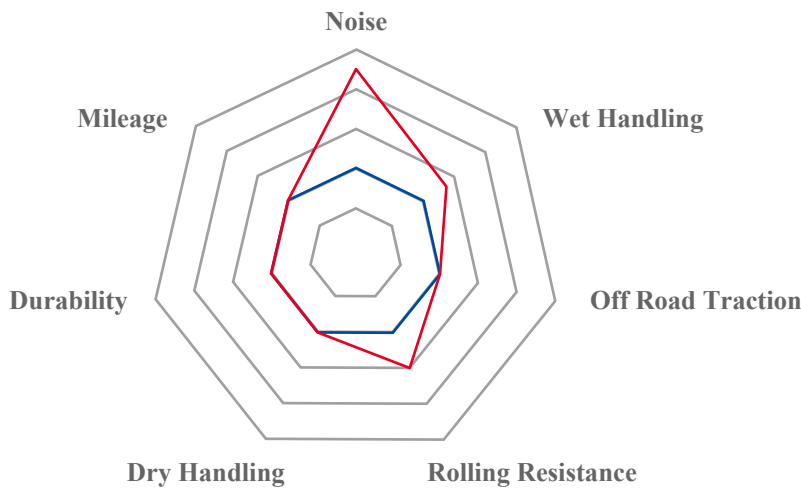

Performance Comparison

TeraTech AT — (Blue line)
TeraTech AT6 — (Red line)