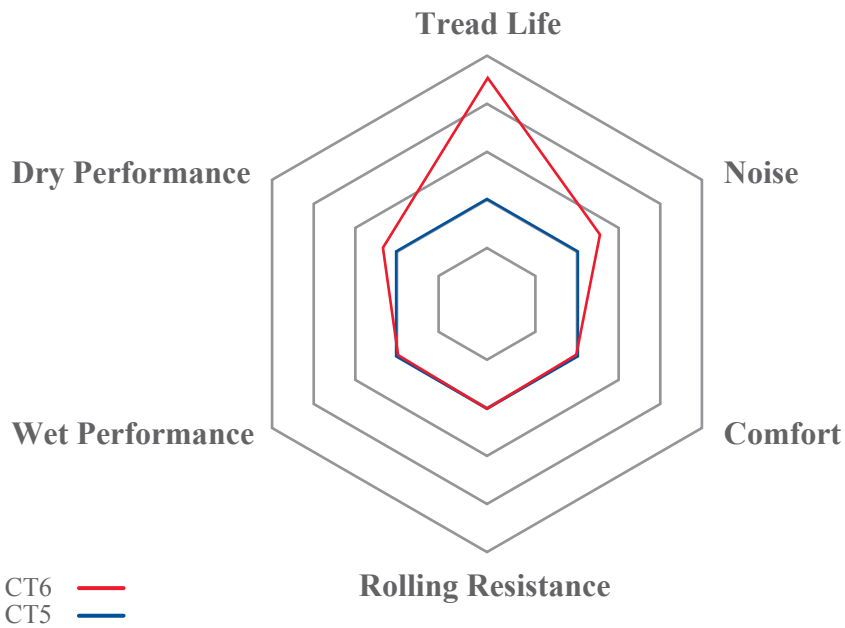

Performance Comparison