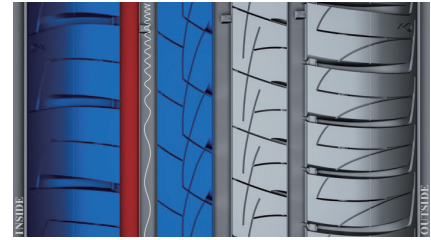

Features + Descriptions

- Reinforced tie-bar among the outside rib-shoulders
Secures the blocks and stabilizes the rib to form one stable unit ensuring consistent contact with the road

Comfort

Consumer Benefits

- Comfortable and smooth ride
Smooth ride throughout the life of the tire

Features + Descriptions

- Harmonic lateral groove angle
Smooth roll-in, roll-out

Comfort

Consumer Benefits

- Comfortable and quiet ride
Reduced noise level in frequencies sensitive to human ear

Features + Descriptions

- Closed shoulder blocks on the inside of the tire
Barrier against noise generated in the grooves

Performance Comparison

Size Range

Size	Liss	Size	Liss	Size	Liss	Size	Liss
155/70 R 12	73S	175/65 R 14	82T	205/65 R 15	94V	195/60 R 15	88H
175/70 R 13	82T	185/65 R 14	86H	165/60 R 13	73T	165/55 R 14	72H
185/70 R 14	88T	175/65 R 15	84H	165/60 R 14	75H	165/50 R 15	72H
195/70 R 14	91T	185/65 R 15	88H	185/60 R 14	82H	175/50 R 15	75H
205/70 R 15	96T	195/65 R 15	91V	185/60 R 15	84H		