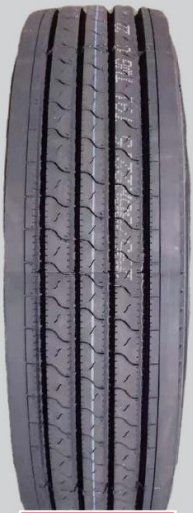

SUPER

MEALLIR

SM988

SM795+

SM799+

SM981+

SM967+

Size	PR	Brand	Pattern		Weight (KGS)	Tread Depth (mm)
295/80R22.5	18	Supermeallir	SM988	RIB	55.60	15.00
295/80R22.5	18	Supermeallir	SM795+	RIB	57.60	15.00
295/80R22.5	18	Supermeallir	SM799+	RIB	59.30	15.00
295/80R22.5	18	Supermeallir	SM981+	MAHJONG	58.50	18.00
295/80R22.5	18	Supermeallir	SM967+	3 BLOCK	59.30	18.00

SUPER
MEALLIR

SUPER

MEILLIR

SM797+

215/75R17.5

SM790+

295/80R22.5