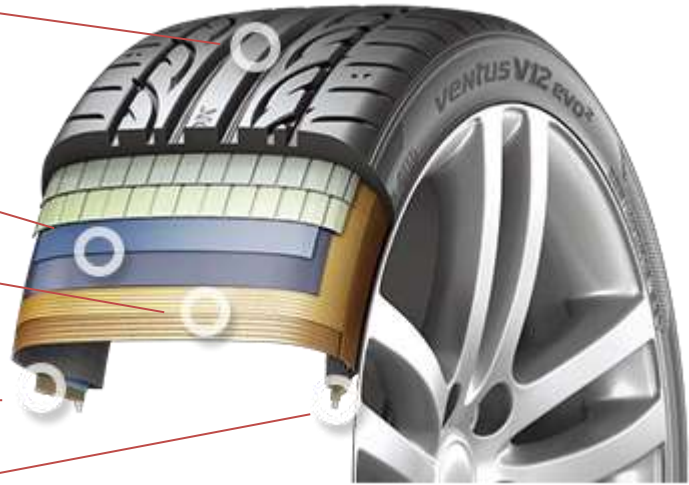

Ventus V12 evo2 (K120)

Extreme running through advanced technology

A tire designed for drivers who like to express their own style which delivers outstanding performance in sports driving.

Tire Pattern

Alignment indicator

Drivers can check the status of the vehicle alignment themselves through in or out wear check.

Aqua jet

Aqua jet is the catalyst to channel water effectively out of the center to the main groove wall.

Cooling system

- Improved dry and wet traction and lower rolling resistance.

Wide steel belt layer

- Better dry or wet handling.

High density polyester carcass

- Enhanced sidewall stiffness and durability.

High stiffness bead filler

- Better steering and handling response.

Strong single bead wire

- Improved uniformity and tire fitting.

Specification

Size	Labeling			Load Index	Speed Symbol
	Fuel Efficiency	Wet Grip	External Rolling Noise		
195/50R15	X	X	X	82	V
195/55R15	X	X	X	85	V
205/45ZR16	X	X	X	87	W
205/45ZR17	X	X	X	88	W
205/50ZR17	X	X	X	93	Y
205/55ZR16	X	X	X	94	W
215/45ZR17	E	A	70	91	Y
215/50ZR17	C	A	70	95	W
225/40ZR18	C	A	70	92	Y
225/45ZR17	X	X	X	94	Y
225/45ZR18	X	X	X	95	Y
225/50ZR16	X	X	X	96	W
225/50ZR17	C	A	70	98	Y
235/40ZR18	X	X	X	95	Y
235/45ZR17	X	X	X	97	Y
235/50ZR18	X	X	X	101	Y
245/40ZR17	X	X	X	95	Y