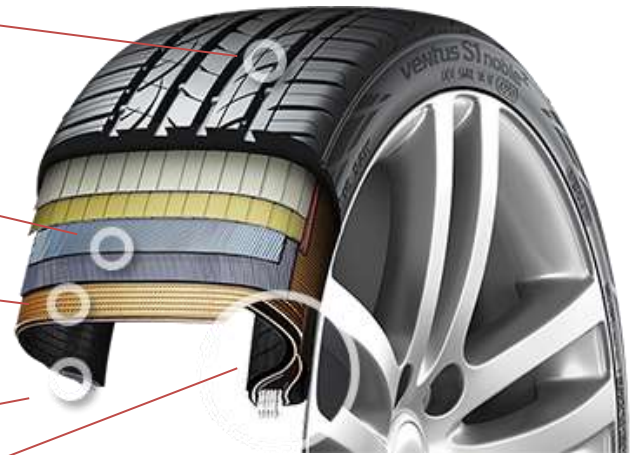

Tire Pattern

Positive aqua hydro block

An advanced aqua hydro block design was developed through 3D hydroplaning simulation to provide highly efficient wet braking.

Cornering & noise reduction rib

A straight rib block applied to the outside of the tire helps to prevent road noise and increase cornering grip.

Application of tie-bar technologies

Ensures optimal block stiffness.

Tire Structure

New compound

- New silica tread compound for improved wet grip and lower rolling resistance.

Wide 2 steel belt

- Ensures optimal tread stiffness for improved handling performance.

Equilibrium carcass line design

- Minimizes tire deformation and allows greater sidewall stiffness.

Adoption of high-hardness bead filler

- Improved handling and steering response.

Strong single strand bead wire

- Improved bead uniformity and durability.

Specification

Size	Labeling			Load Index	Speed Symbol
	Fuel Efficiency	Wet Grip	External Rolling Noise		
205/45ZR17	X	X	X	88	W
205/50ZR17	X	X	X	93	W
215/45ZR17	X	X	X	91	W
215/50ZR17	X	X	X	95	W
215/55ZR16	X	X	X	97	W
215/55ZR17	X	X	X	94	W
225/40ZR18	X	X	X	92	W
225/45ZR17	X	X	X	91	W
225/45ZR18	X	X	X	95	W
225/50ZR16	X	X	X	92	W
225/50ZR17	X	X	X	94	W
225/50ZR18	X	X	X	95	W
225/55ZR16	X	X	X	95	W
225/55ZR17	X	X	X	97	W
235/40ZR18	X	X	X	95	W
235/45ZR17	X	X	X	94	W
235/45ZR18	X	X	X	98	W